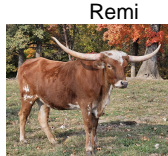

Remi

Date of Birth: 10/09/2022
Registration 1: CI340169
Breeder: Bull Creek Longhorns
Owner: Hoosier Longhorns

Courtesy of Pokey Jo

PH# 2/16 RFI# 840 003 215 326 917 ...RV3

TTT: 69.0000 on 03/22/2025

Remi

Hubbells 20 Gauge

SR Clout's Isla 800

Concealed Weapon

HUBBELLS RIO GLORY

SR Clout 466

RM Miss Mellow 811

Sharp Shooter 542

HORSESHOE J EXAMPLE

JP RIO GRANDE